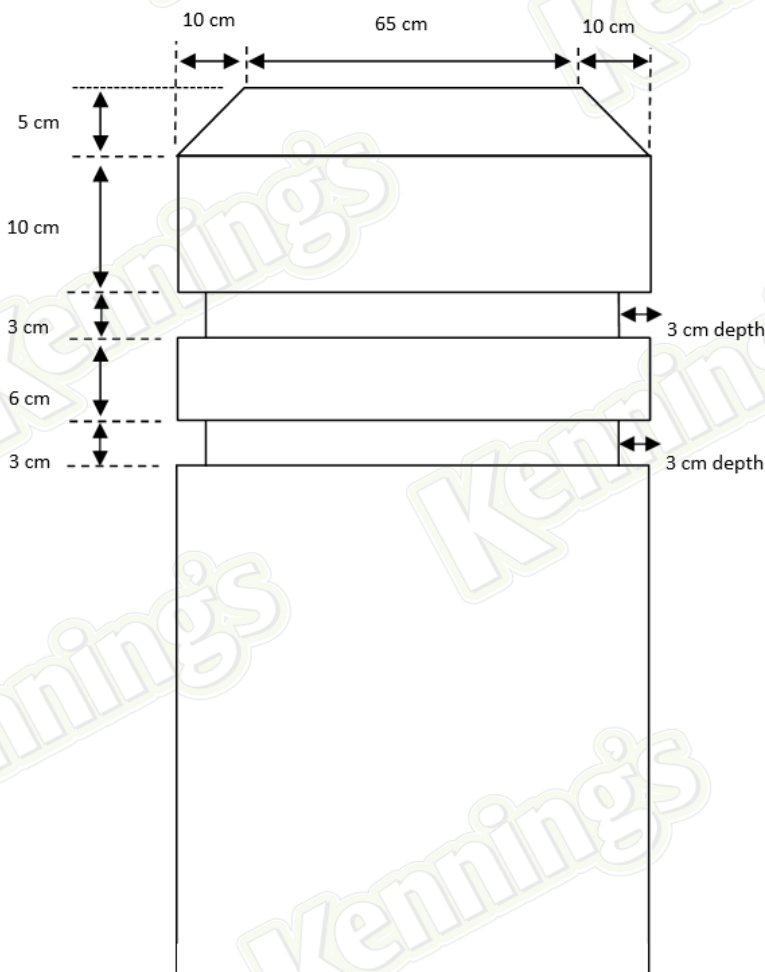

Hardwood Newel Post 90mm x 90mm (85mm x 85mm Finish)

Data Sheet / Technical Drawing

Specifications

Length: 1195mm / 1500mm / 1800mm / 2400mm
Nominal Size: 90mm x 90mm
Finished Size: 85mm x 85mm
Wood Type: Hardwood Balau

Features

Square with rebated and chiselled top
Wax sealed ends

TOP VIEW