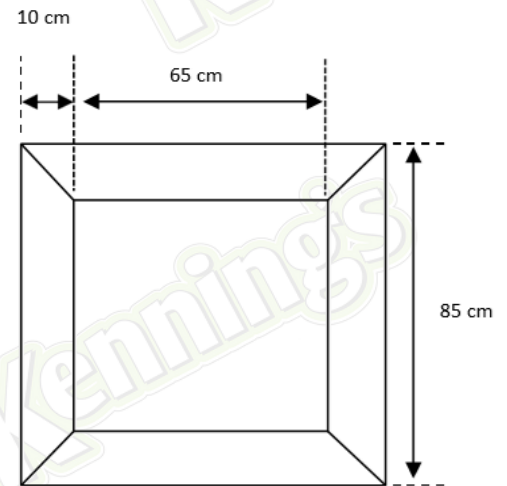

Hardwood Newel Post 90mm x 90mm (85mm x 85mm Finish)

Data Sheet / Technical Drawing

Specifications

Length: 1195mm / 1500mm / 1800mm / 2400mm
Nominal Size: 90mm x 90mm
Finished Size: 85mm x 85mm
Wood Type: Hardwood Balau

Features

Square with rebated and chiselled top
Wax sealed ends

TOP VIEW